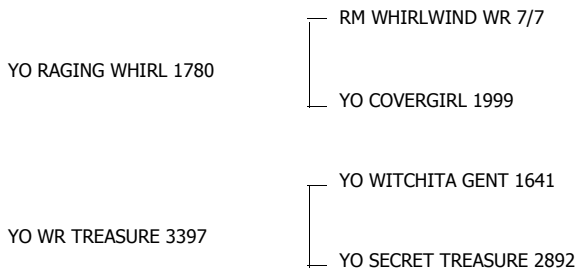

## **Round-Up Sale Preview Sale Catalog**

*For cattle information, contact:*

PH #	Name:	Reg #	Sire Name	Dam Name
	YO WHIRLING TREASURE 434	240006	YO RAGING WHIRL 1780	YO WR TREASURE 3397
	PC IMPRESSIVA	238016	UNLIMITED	CK DONOVAN WITCHTINA
	PHENOMENAL ONE STEP	CA178433	PHENOMENON	SAFARI B 993
153	EAST TEXAS ANITA	C188573	COACH	DIANE DODE FM431
	JACKIE LYNN 2808	C189840	ACE'S CONQUISTAPRINCE	JACKIE LYNN 1/313
	BEAUTY QUEEN KKL	C248624	BARBICON CHEX	LITTLE ACE SABINE QUEEN

*Prepared Tuesday, July 20, 2010 10:33 AM*

**YO WHIRLING TREASURE 434**

WHITE WITH RED ON HEAD, NECK, LEGS AND BODY

DOB 04-10-2000 Base: Tip-to-Tip:  
 PH # Date: Total Horn:  
 Reg # 240006

CONSIGNOR: Falls Creek Longhorns EXPOSED TO: FC Moonshine CALF AT SIDE: No COMMENTS: Can't say enough about this great cow. She has great horn, pedigree and conformation but the most important trait she has is great production. She produced our best heifers in '08 and '09, both by our Phenomenon son, Watson 253 Phenomenal. We have a super nice embryo heifer by Phenomenon. We also have pregnancies due by Temper and Phenomenon. We have great offspring out of her is the only reason we would even consider letting her go. She is bred to our FA Field Marshal son, FC Moonshine.

**BEAUTY QUEEN KKL**

RED WITH WHITE

DOB 11-23-2006 Base: Tip-to-Tip:  
 PH # Date: Total Horn:  
 Reg # C248624

CONSIGNOR: Krazy K Longhorns EXPOSED TO: Cadillac Chex 9/29/09 to 2/20/10 CALF AT SIDE: no  
 COMMENTS: Beauty is an exquisite young Butler cow with a stacked pedigree. She is exposed to Cadillac Chex (JV Tommie X Little Ace Lotsa Roan) for her second calf. Her dam Little Ace Sabine Queen is one of our best producers. If you are looking for a Butler foundation cow with awesome genetics, great horns and flashy color, then Beauty is the perfect cow to add to your program. Beauty is OCV'd.